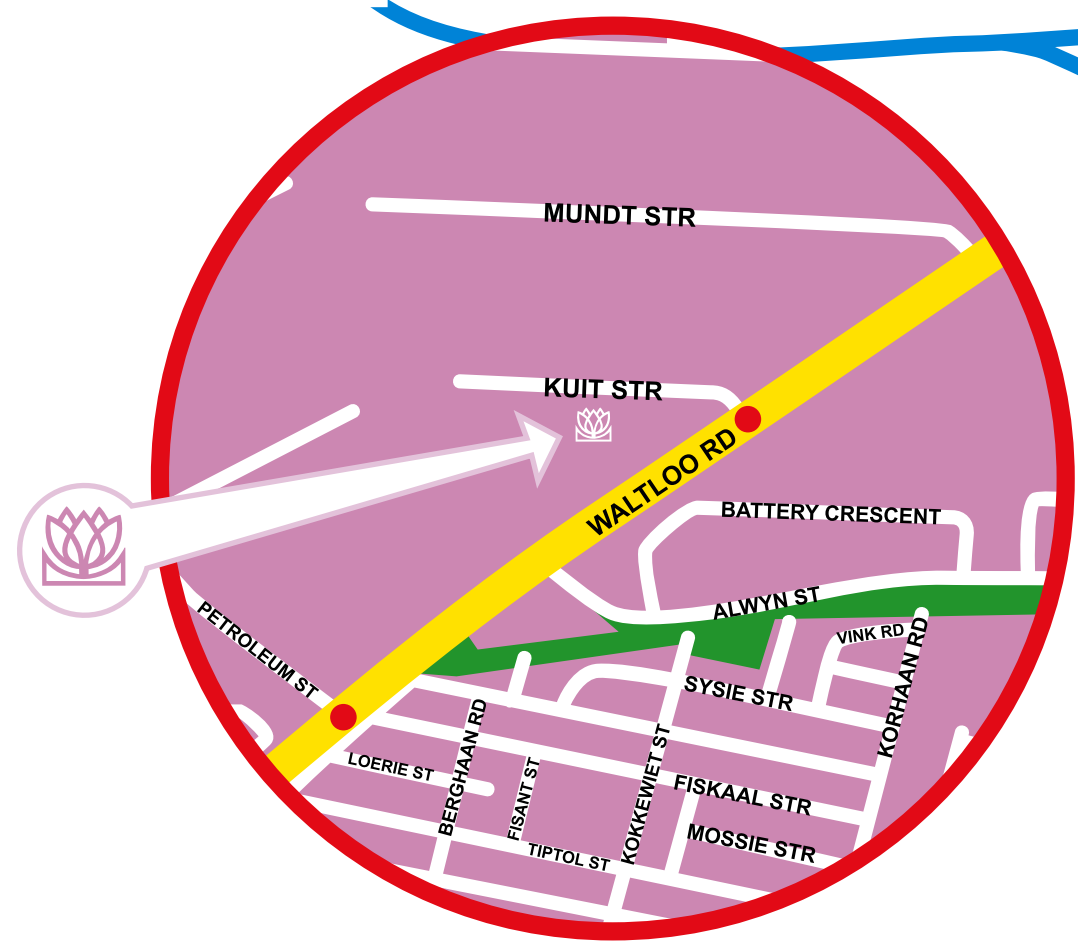

Towards Hatfield

**Directions from the Airport**

Take the R21 towards Pretoria / Kempton Park.

Turn Right onto the N1 at Pierre Van Ryneveld.

Turn Right onto the N4 at the Proefplaas Interchange.

Take the Watermeyer Street offramp and go Left at the traffic lights.

Continue Straight. Cross over Pretoria Road.

At the 3rd set of traffic lights turn Left into Kuit Street.

**Directions from Johannesburg**

Take the N1 towards Pretoria

Turn Right onto the N4 at the Proefplaas Interchange.

Take the Watermeyer Street offramp and go Left at the traffic lights.

Continue Straight. Cross over Pretoria Road.

At the 3rd set of traffic lights turn Left into Kuit Street.